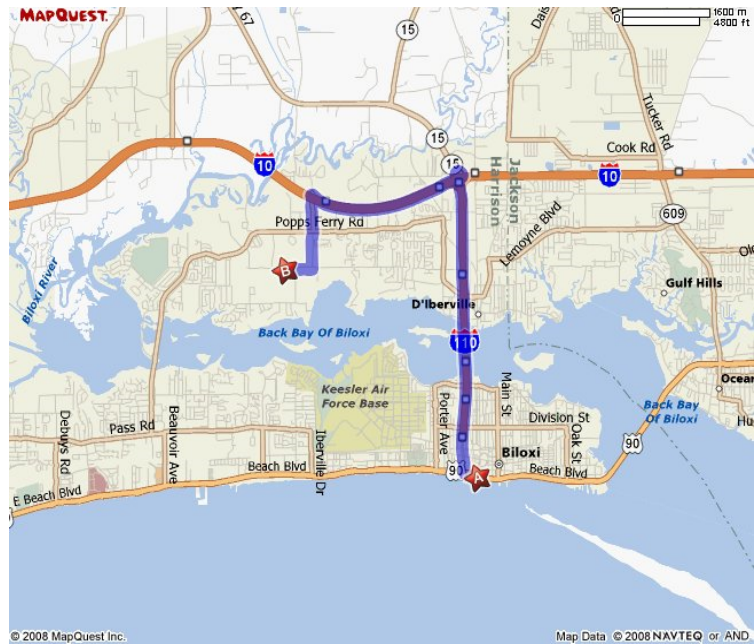

Driving Directions to Biloxi High School

From: Beau Rivage →
875 Beach Blvd Biloxi, MS

To: Biloxi High School
1845 Richard Dr Biloxi, MS

Leaving the Beau Rivage, turn left onto US 90. Take the first right, I-110 North. Keep right and take exit 4B, I-10 West (Gulfport). Take exit 44, Cedar Lake Road, turn left. Go through two lights then at the stop sign turn right onto Richard Drive. Turn left at the Biloxi High School sign onto campus.

TOTAL ESTIMATED TIME: 14 minutes | DISTANCE: 6.0 miles

From: Wingate Inn (left)
12009 Indian River Rd D'Iberville, MS

To: Biloxi High School
1845 Richard Dr Biloxi, MS

1. Start out going NORTHWEST on INDIAN RIVER RD toward SANGANI BLVD (go 0.1 miles)
2. Turn LEFT onto SANGANI BLVD. (go 0.1 miles)
3. Turn LEFT onto MS-15 S. (go 0.1 miles)
4. Merge onto I-10 W via EXIT 4B toward GULFPORT/NEW ORLEANS. (go 2.3 miles)
5. Take exit 44, Cedar Lake Road, turn left.
6. Go through two lights then at the stop sign turn right onto Richard Drive.
7. Turn left at the Biloxi High School sign onto campus.

TOTAL ESTIMATED TIME: 8 minutes | DISTANCE: 4.25 miles